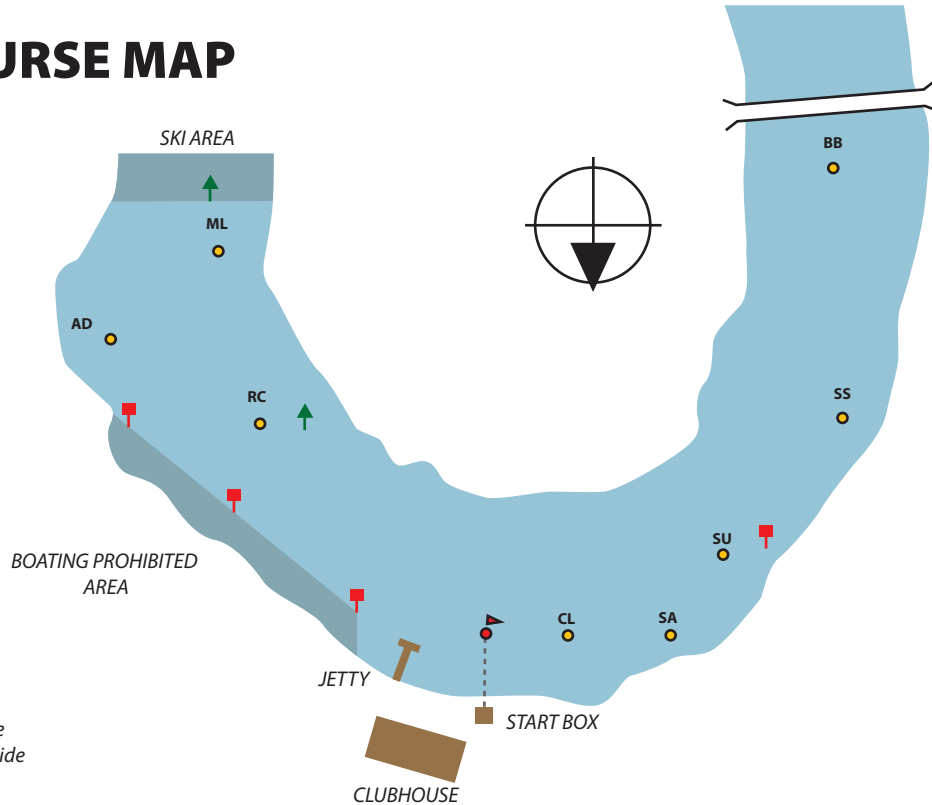

COURSE MAP

- AD Aerodrome
- BB Bunbury Bridge
- CL Club
- ML Maylands
- RC Racecourse
- SA St Annes
- SS Sea Scouts
- SU Suicide

SPIT POSTS

Note: All spit posts to be passed on deep water side